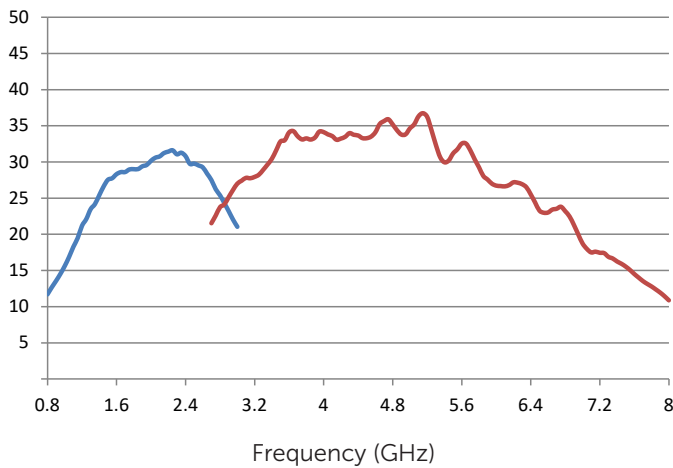

## General

The Focus manual wideband and harmonic microwave tuners use the same RF technology and precision as automatic tuners, but at a considerably lower cost.

MMT's are available in octave and multi-octave bands between 0.4 and 18 GHz; MMT's are highly reliable and provide high VSWR at DUT reference plane. Now available with digital display option.

Model	Freq. Range (GHz)	Connector Type	VSWR (min/typical)	Length (in)
MMT808	0.8 - 8.0	N, APC-7	10:1 / 15:1	17.797

VSWR Lo/Hi

Insertion Loss (dB) (Probe withdrawn)

## Dimensions