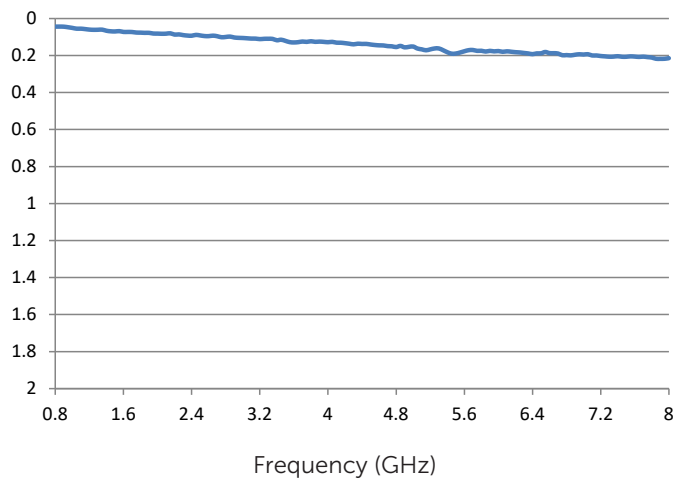

## General

The Focus manual wideband and harmonic microwave tuners use the same RF technology and precision as automatic tuners, but at a considerably lower cost.

MMT's are available in octave and multi-octave bands between 0.4 and 18 GHz; MMT's are highly reliable and provide high VSWR at DUT reference plane. Now available with digital display option.

Model	Freq. Range (GHz)	Connector Type	VSWR (min/typical)	Length (in)
MMT808	0.8 - 8.0	N, APC-7	10:1 / 15:1	17.797

VSWR Lo/Hi

Insertion Loss (dB) (Probe withdrawn)

## Dimensions