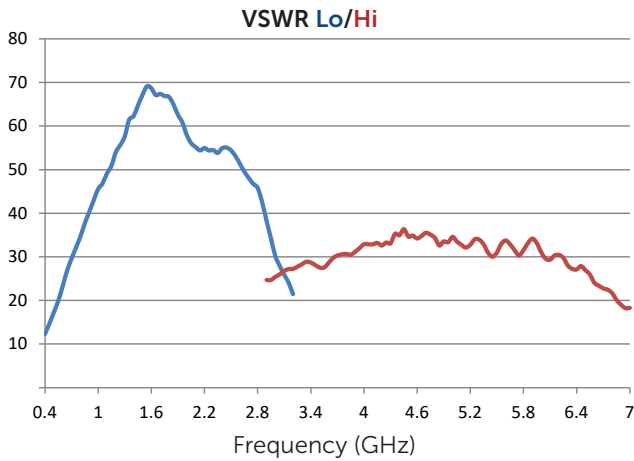

MMT704

Manual Microwave Tuner (0.4-7 GHz)

General

The Focus manual wideband and harmonic microwave tuners use the same RF technology and precision as automatic tuners, but at a considerably lower cost.

MMT's are available in octave and multi-octave bands between 0.4 and 18 GHz; MMT's are highly reliable and provide high VSWR at DUT reference plane. Now available with digital display option.

Model	Freq. Range (GHz)	Connector Type	VSWR (min/typical)	Length (in)
MMT704	0.4 - 7.0	7/16, N, APC-7	10:1 / 20:1	24.646

Dimensions