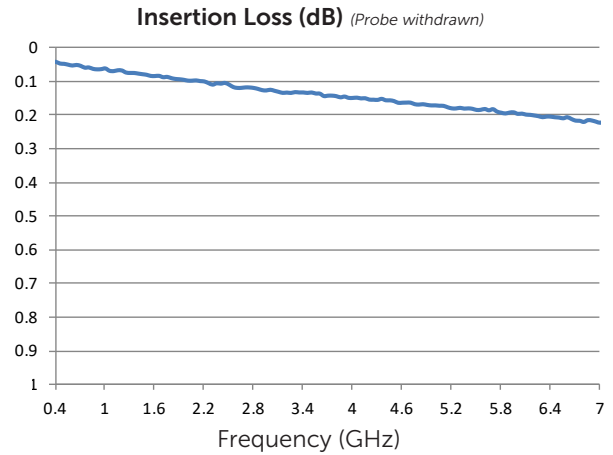

MMT704

Manual Microwave Tuner (0.4-7 GHz)

General

The Focus manual wideband and harmonic microwave tuners use the same RF technology and precision as automatic tuners, but at a considerably lower cost.

MMT's are available in octave and multi-octave bands between 0.4 and 18 GHz; MMT's are highly reliable and provide high VSWR at DUT reference plane. Now available with digital display option.

Model	Freq. Range (GHz)	Connector Type	VSWR (min/typical)	Length (in)
MMT704	0.4 - 7.0	7/16, N, APC-7	10:1 / 20:1	24.646

Dimensions