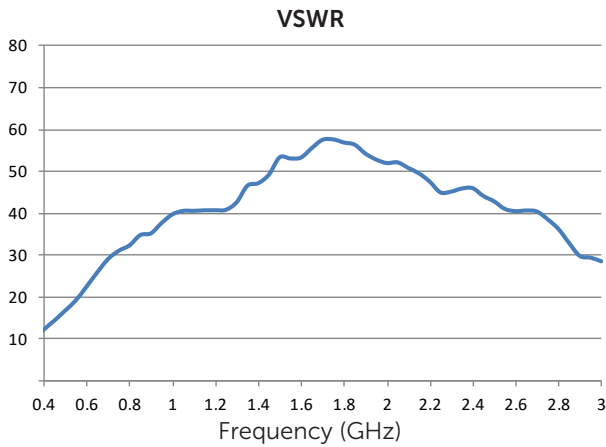

Model	Freq. Range (GHz)	Connector Type	VSWR (min/typical)	Length (in)
MMT304	0.4 - 3.0	7/16, N, APC-7	10:1 / 25:1	24.646