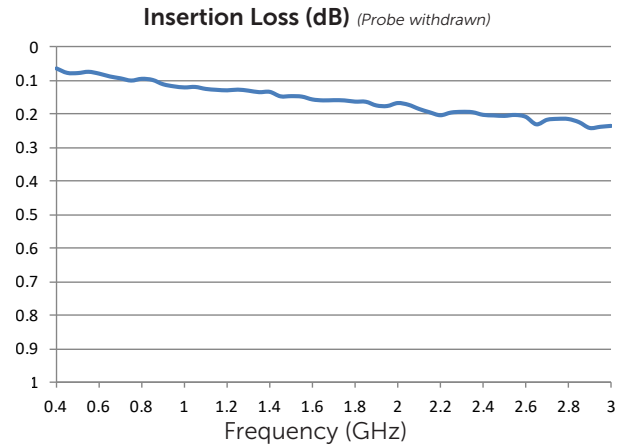

## Manual Microwave Tuner (0.4-3 GHz)

### General

The Focus manual wideband and harmonic microwave tuners use the same RF technology and precision as automatic tuners, but at a considerably lower cost.

MMT's are available in octave and multi-octave bands between 0.4 and 50 GHz; MMT's are highly reliable and provide high VSWR at DUT reference plane. Now available with digital display option.

Model	Freq. Range (GHz)	Connector Type	VSWR (min/typical)	Length (in)
MMT304	0.4 - 3.0	7/16, N, APC-7	10:1 / 25:1	24.646