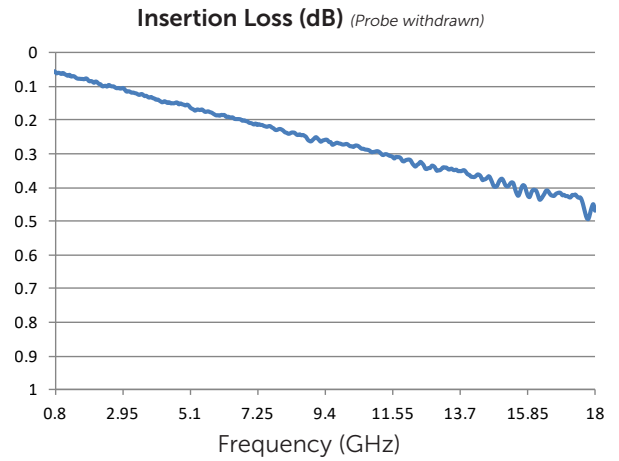

MMT1808

Manual Microwave Tuner (0.8-18 GHz)

General

The Focus manual wideband and harmonic microwave tuners use the same RF technology and precision as automatic tuners, but at a considerably lower cost.

MMT's are available in octave and multi-octave bands between 0.4 and 18 GHz; MMT's are highly reliable and provide high VSWR at DUT reference plane.

Model	Freq. Range (GHz)	Connector Type	VSWR (min/typical)	Length (in)
MMT1808	0.8 - 18	N, APC-7	10:1 / 20:1	16.178

Dimensions