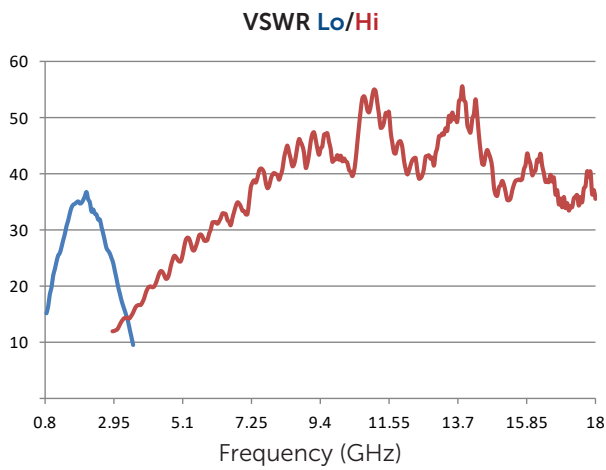

MMT1808

Manual Microwave Tuner (0.8-18 GHz)

General

The Focus manual wideband and harmonic microwave tuners use the same RF technology and precision as automatic tuners, but at a considerably lower cost.

MMT's are available in octave and multi-octave bands between 0.4 and 18 GHz; MMT's are highly reliable and provide high VSWR at DUT reference plane.

Model	Freq. Range (GHz)	Connector Type	VSWR (min/typical)	Length (in)
MMT1808	0.8 - 18	N, APC-7	10:1 / 20:1	16.178

Dimensions